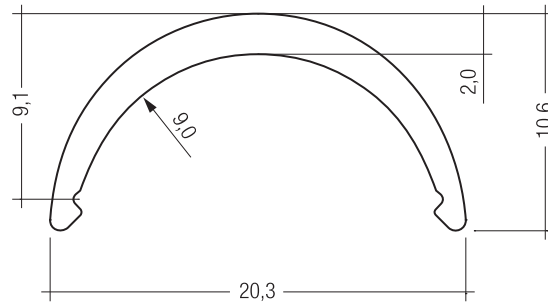

RoHS

TALEXaccessory COVER Z220/Z221/Z222
TALEXaccessory COVER

Product description

- Plastic cover for TALEXaccessory PROFILE
Z200-2 / Z201-2 / Z22W-2
- Material: PMMA
- No tools required for installing

Technical data

Dimensions L x W x H 2,000 x 20 x 10 mm

Ordering data

Colour	Transmission	Type	Article number
White	62 %	Z220 Plastic cover, white	24138736
Diffus	82 %	Z221 Plastic cover, matt	24138737
Transparent	92 %	Z222 Plastic cover, transparent	24138738

Packaging: 5 pieces/carton